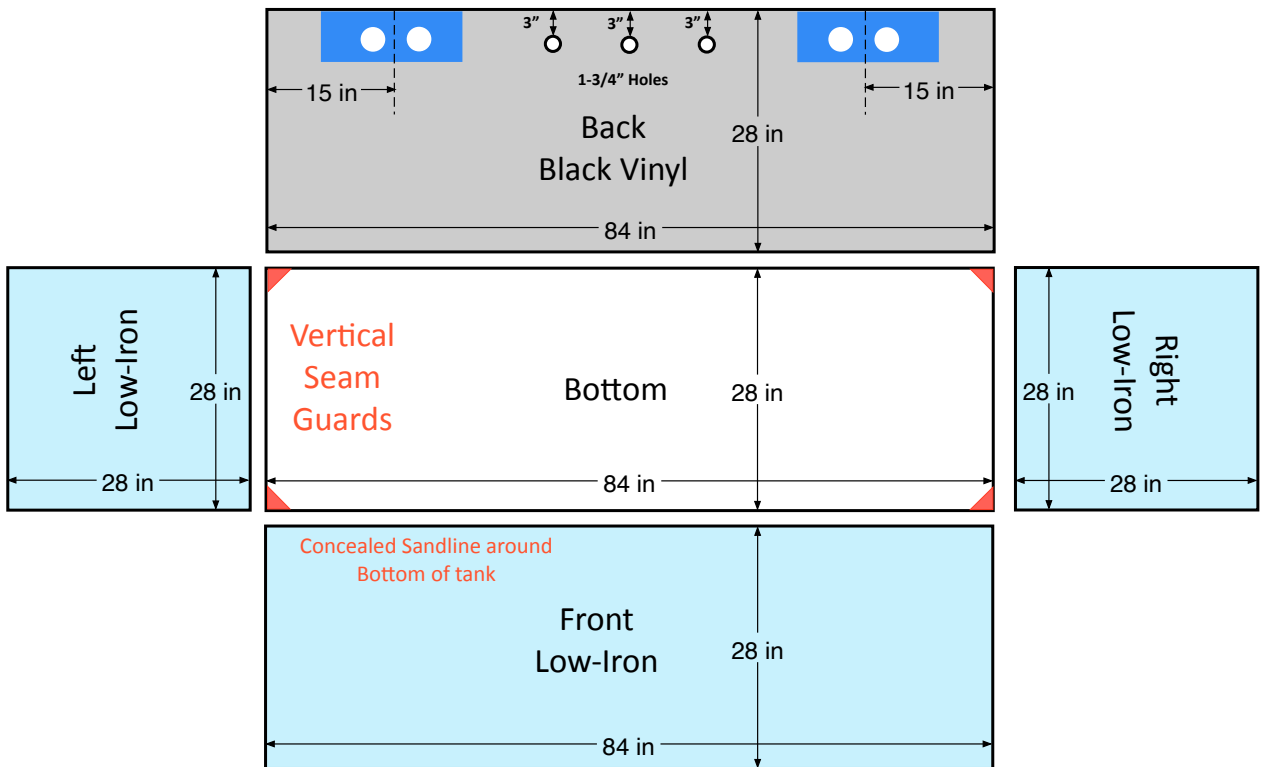

1 of 4
 Glass Aquarium
 48 x 28 x 28 (Overall Dimensions)
 Low-Iron Glass Front & Sides
 3/8" Low-Iron Euro-Bracing with Concealed Waterline
 Black Vinyl Back
 **** Black Silicone ****
 **** Seam Guards ****
 **** Concealed Sandline ****
 **** Black Aquarium Pad ****
 Shadow V2 Assembly with 2 Holes Drilled, Back Left
 Back Right Return Holes

Two 1" Sch 40 Bulkheads

2 of 4
 Modern Stand Painted Black 42" Tall

3 of 4
 Glass Aquarium
 84 x 28 x 28 (Overall Dimensions)
 Low-Iron Glass Front & Sides
 3/8" Low-Iron Euro-Bracing with Concealed Waterline
 Black Vinyl Back
 **** Black Silicone ****
 **** Seam Guards ****
 **** Concealed Sandline ****
 **** Black Aquarium Pad ****
 Two Shadow V2 Assembly with 2 Holes Drilled, Back
 Right & Left
 Return Holes Centered Back Wall
 Three 1" Sch 42 Bulkheads

4 of 4
 Modern Stand Painted Black, 42" Tall

Residential Liftgate

Synergy Shadow V2 16 Kit, 1/8" Down

Synergy Shadow V2 16 Kit, 1/8" Down

Euro-Bracing Top View / 3/8" Low-Iron with Concealed Waterline

BLACK Silicone on Perimter with CLEAR Silicone for Cross Braces