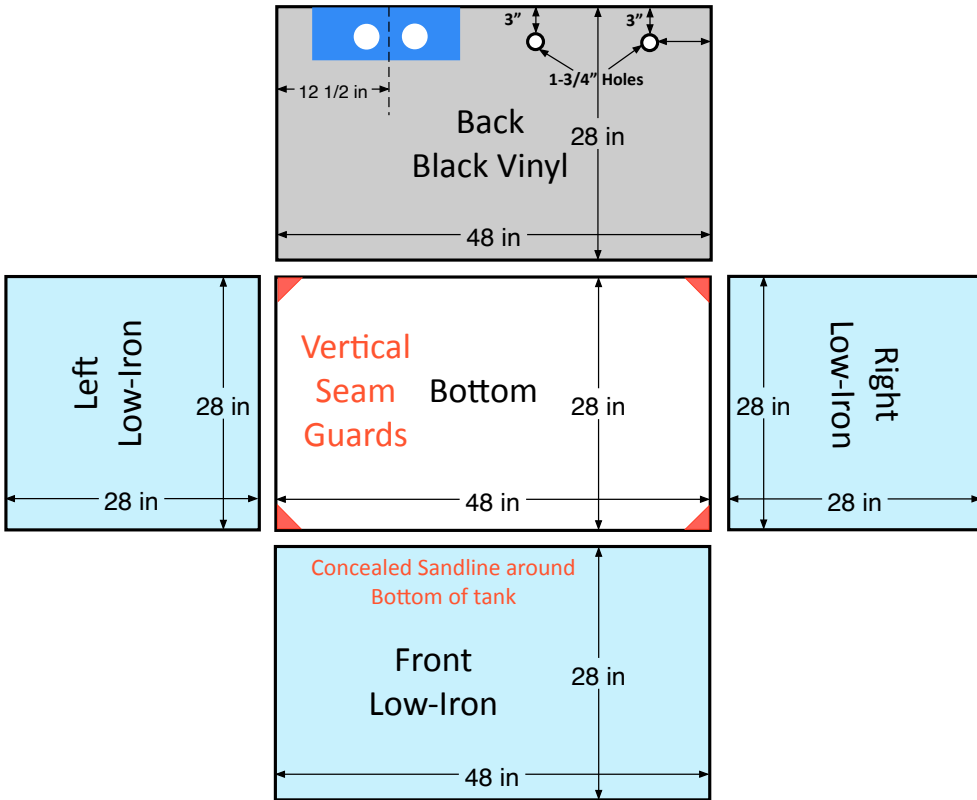

1 of 4
 Glass Aquarium
 48 x 28 x 28 (Overall Dimensions)
 Low-Iron Glass Front & Sides
 3/8" Low-Iron Euro-Bracing with Concealed Waterline
 Black Vinyl Back
 **** Black Silicone ****
 **** Seam Guards ****
 **** Concealed Sandline ****
 **** Black Aquarium Pad ****
 Shadow V2 Assembly with 2 Holes Drilled, Back Left
 Back Right Return Holes
 Two 1" Sch 40 Bulkheads

3 of 4
 Glass Aquarium
 84 x 28 x 28 (Overall Dimensions)
 Low-Iron Glass Front & Sides
 3/8" Low-Iron Euro-Bracing with Concealed Waterline
 Black Vinyl Back
 **** Black Silicone ****
 **** Seam Guards ****
 **** Concealed Sandline ****
 **** Black Aquarium Pad ****
 Two Shadow V2 Assembly with 2 Holes Drilled, Back
 Right & Left
 Return Holes Centered Back Wall
 Three 1" Sch 40 Bulkheads

2 of 4
 Modern Stand Painted Black 42" Tall

4 of 4
 Modern Stand Painted Black, 42" Tall

Synergy Shadow V2 16 Kit, 1/8" Down Residential Liftgate

Euro-Bracing Top View / 3/8" Low-Iron with Concealed Waterline